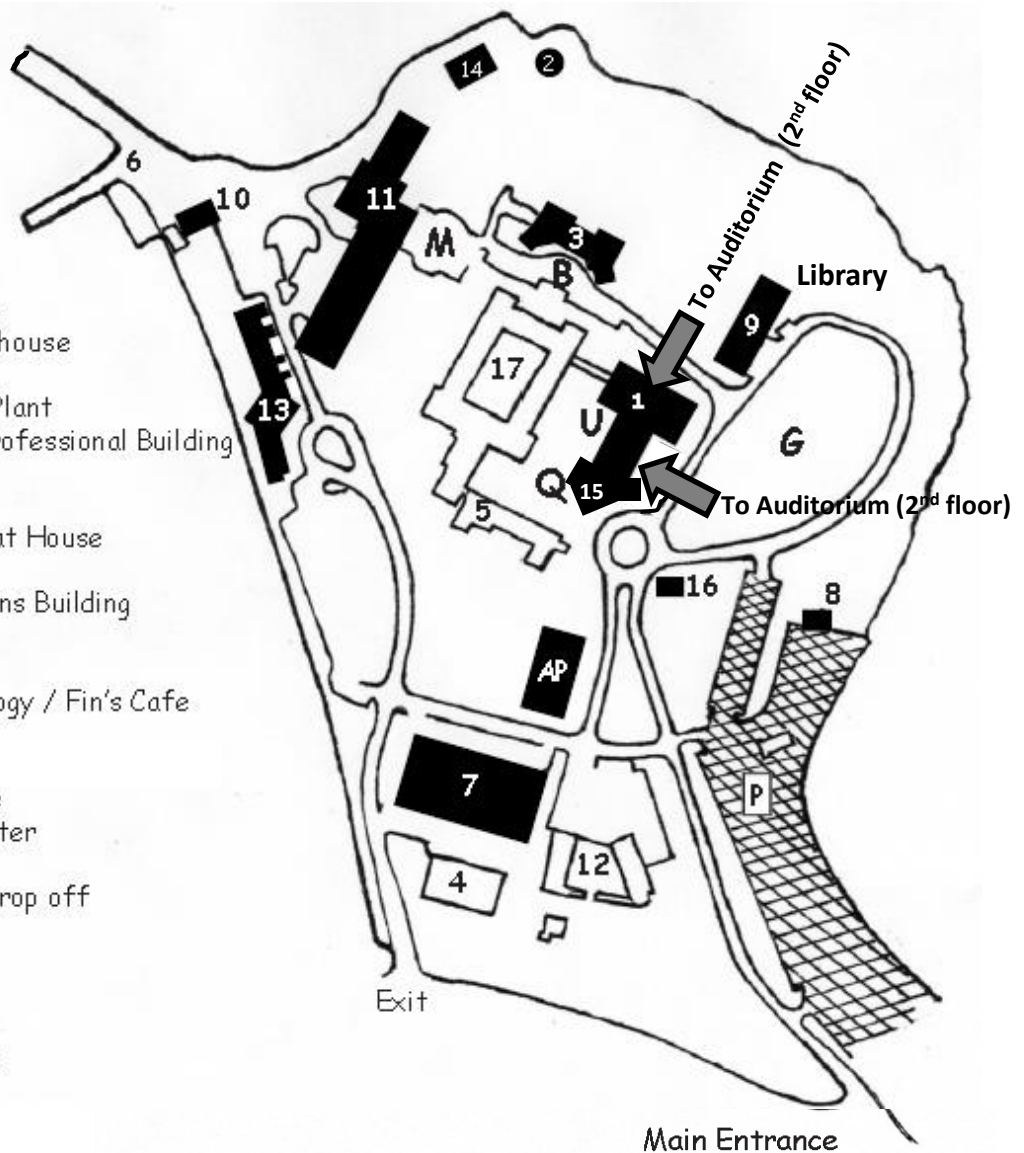

# Presentations in Auditorium – Academic Building, 2<sup>nd</sup> floor

1. Academic Building
  2. Avery Point Lighthouse
  3. Branford House
  4. Central Utilities Plant
  5. Community and Professional Building
  6. Dock
  7. Gym
  8. John Gardner Boat House
  9. Library
  10. Marine Operations Building
  11. Marine Sciences
  12. Physical Plant
  13. Project Oceanology / Fin's Cafe
  14. Rankin Lab
  15. Student Center
  16. University Police
  17. USCG R & D Center
- AP. Batting Cages  
 B. Bus Pick up and Drop off  
 G. Green  
 M. Plaza  
 P. Student Parking  
 Q. Quad  
 U. UConn Bookstore

Take I-95 north/south to Exit 87, Clarence Sharp Highway.

Continue on Clarence Sharp Highway; turn right at the second traffic light.

At the next traffic light, turn left on to Benham Road.

Proceed for about 1.5 miles to the entrance of the Avery Point Campus.

Parking for the evening lecture series is allowed in any spot on campus not labeled as reserved.